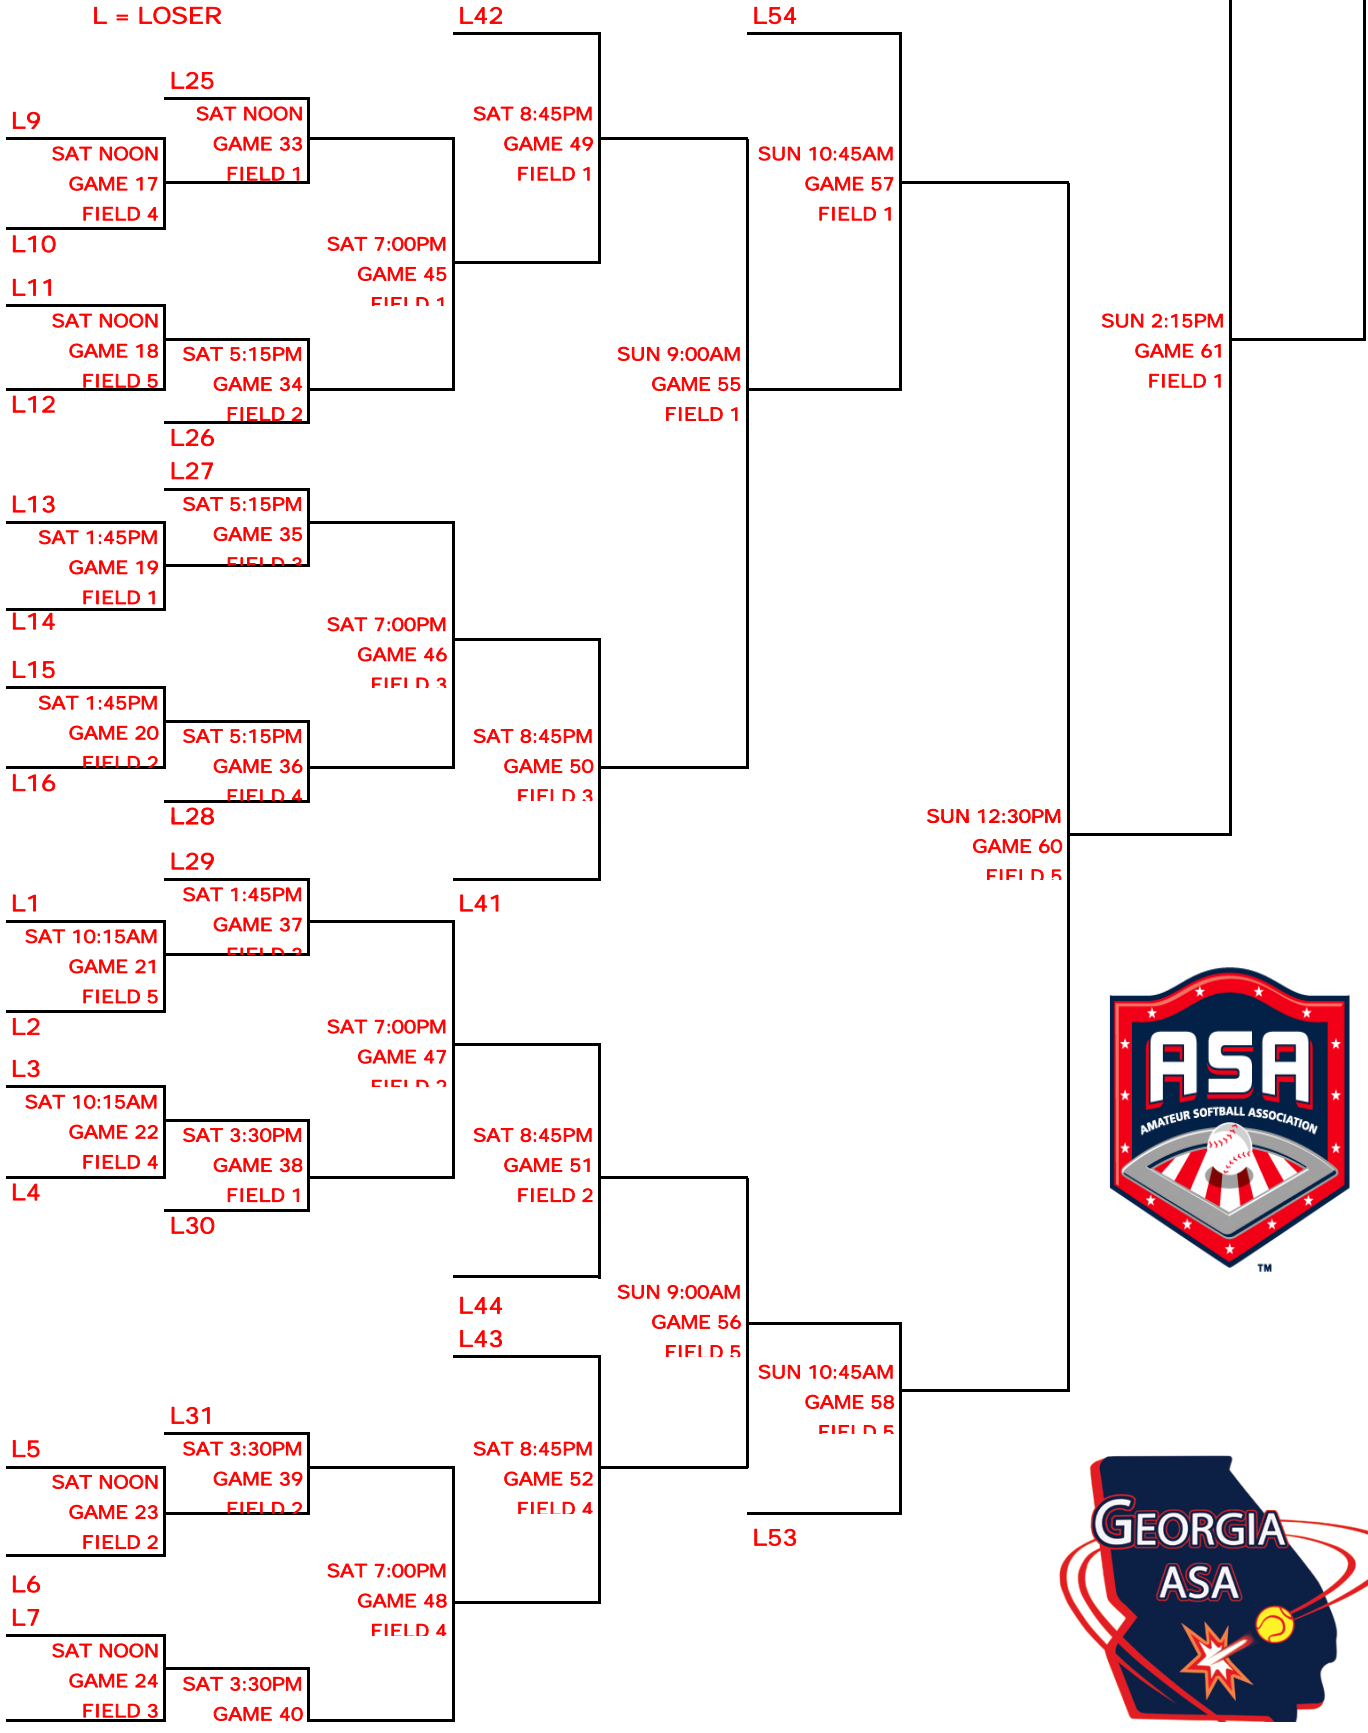

Loser's Bracket
32 Team
Double Elimination
L = LOSER

TO GAME
62

L8

FIELD 3
L32