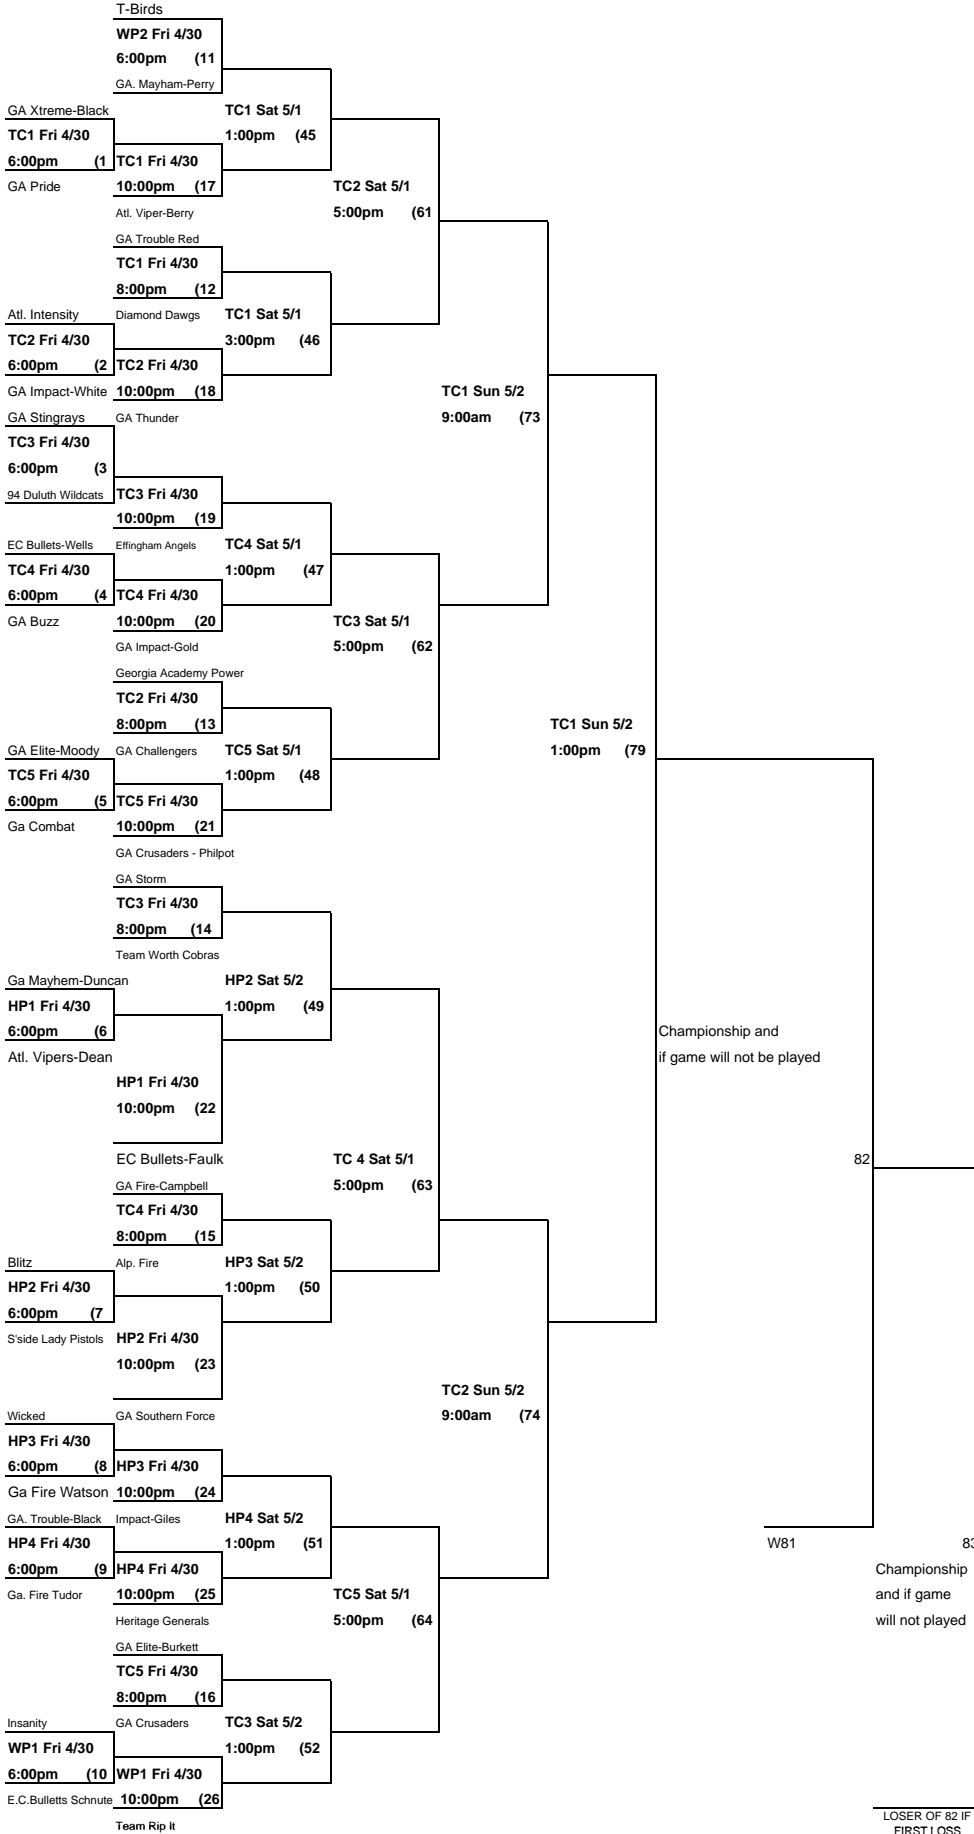

**ASA DOUBLE PLAY CLASSIC APRIL 30-MAY 2, 2010**  
**GA ASSOCIATION BERTH**  
**16 & UNDER CLASS A**

Winner's Bracket

TC- Twin Creeks  
 HP- Hobgood Park  
 WP- Weatherby Park

2 Berths will be awarded.

LOSER OF 82 IF  
 FIRST LOSS

# ASA DOUBLE PLAY CLASSIC APRIL 30-MAY 2, 2010

### 16 & UNDER CLASS A

Loser's Bracket

TC- Twin Creeks  
 HP- Hobgood Park  
 WP- Weatherby Park