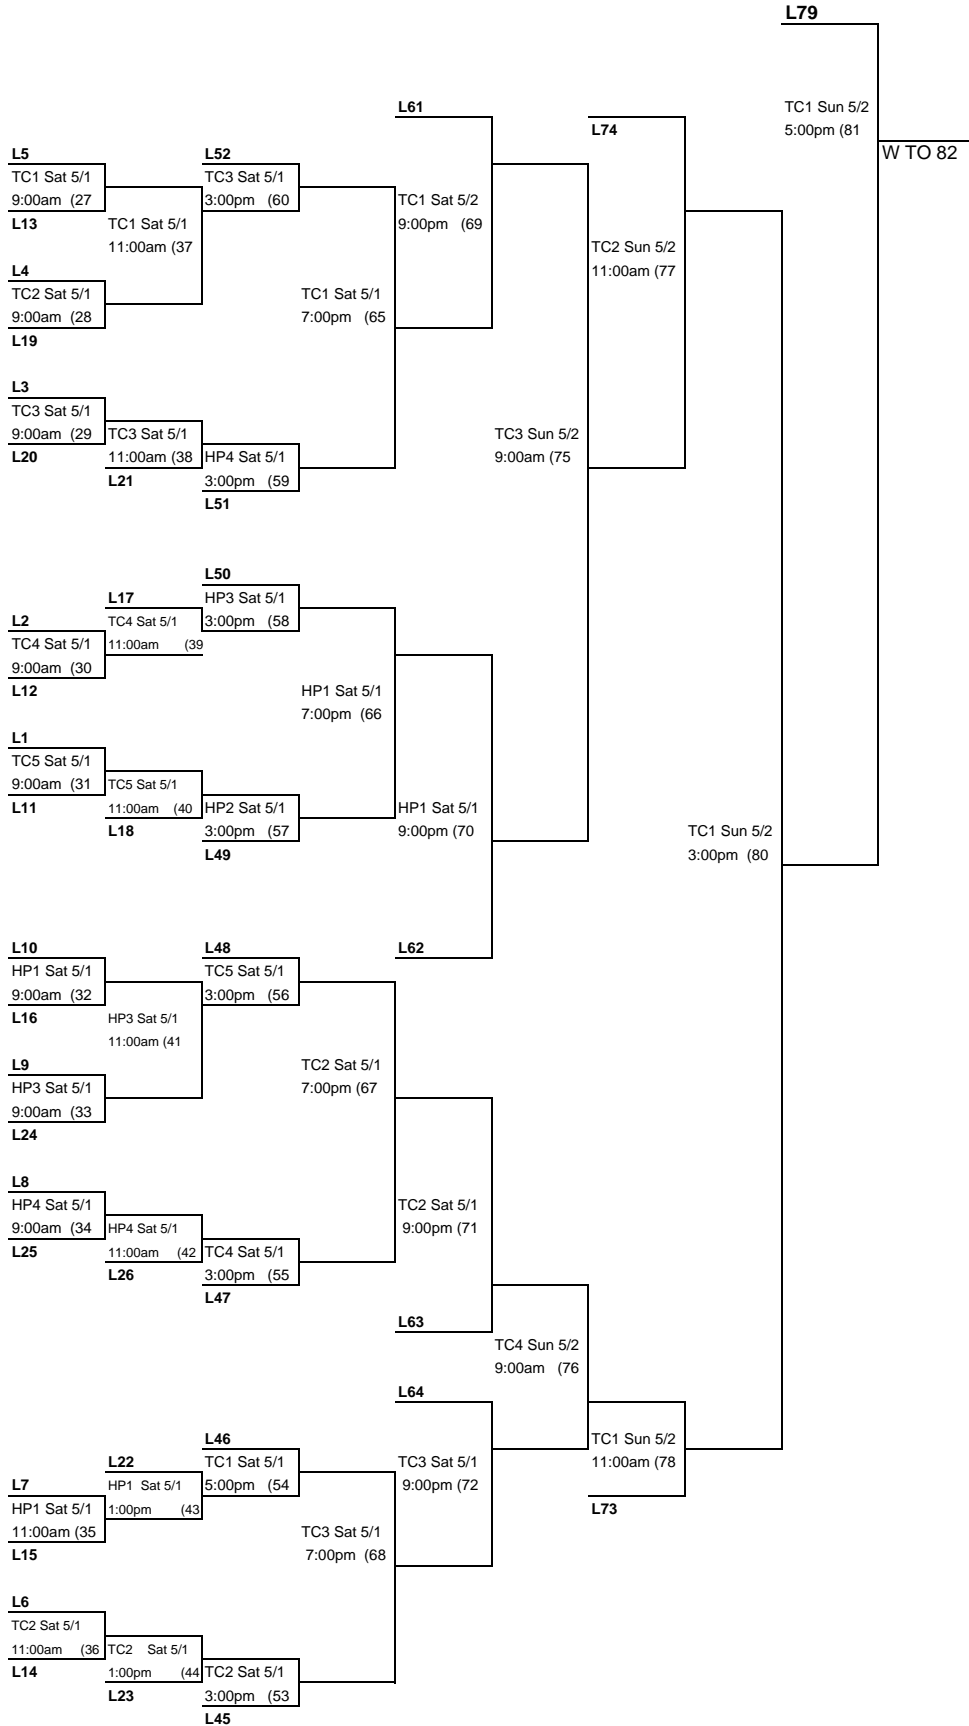

**ASA DOUBLE PLAY CLASSIC APRIL 30-MAY 2, 2010**  
**GA ASSOCIATION BERTH**  
**16 & UNDER CLASS A**

Winner's Bracket

TC- Twin Creeks  
 HP- Hobgood Park  
 WP- Weatherby Park

2 Berths will be awarded.

LOSER OF 82 IF  
 FIRST LOSS

# ASA DOUBLE PLAY CLASSIC APRIL 30-MAY 2, 2010

### 16 & UNDER CLASS A

Loser's Bracket

TC- Twin Creeks  
 HP- Hobgood Park  
 WP- Weatherby Park