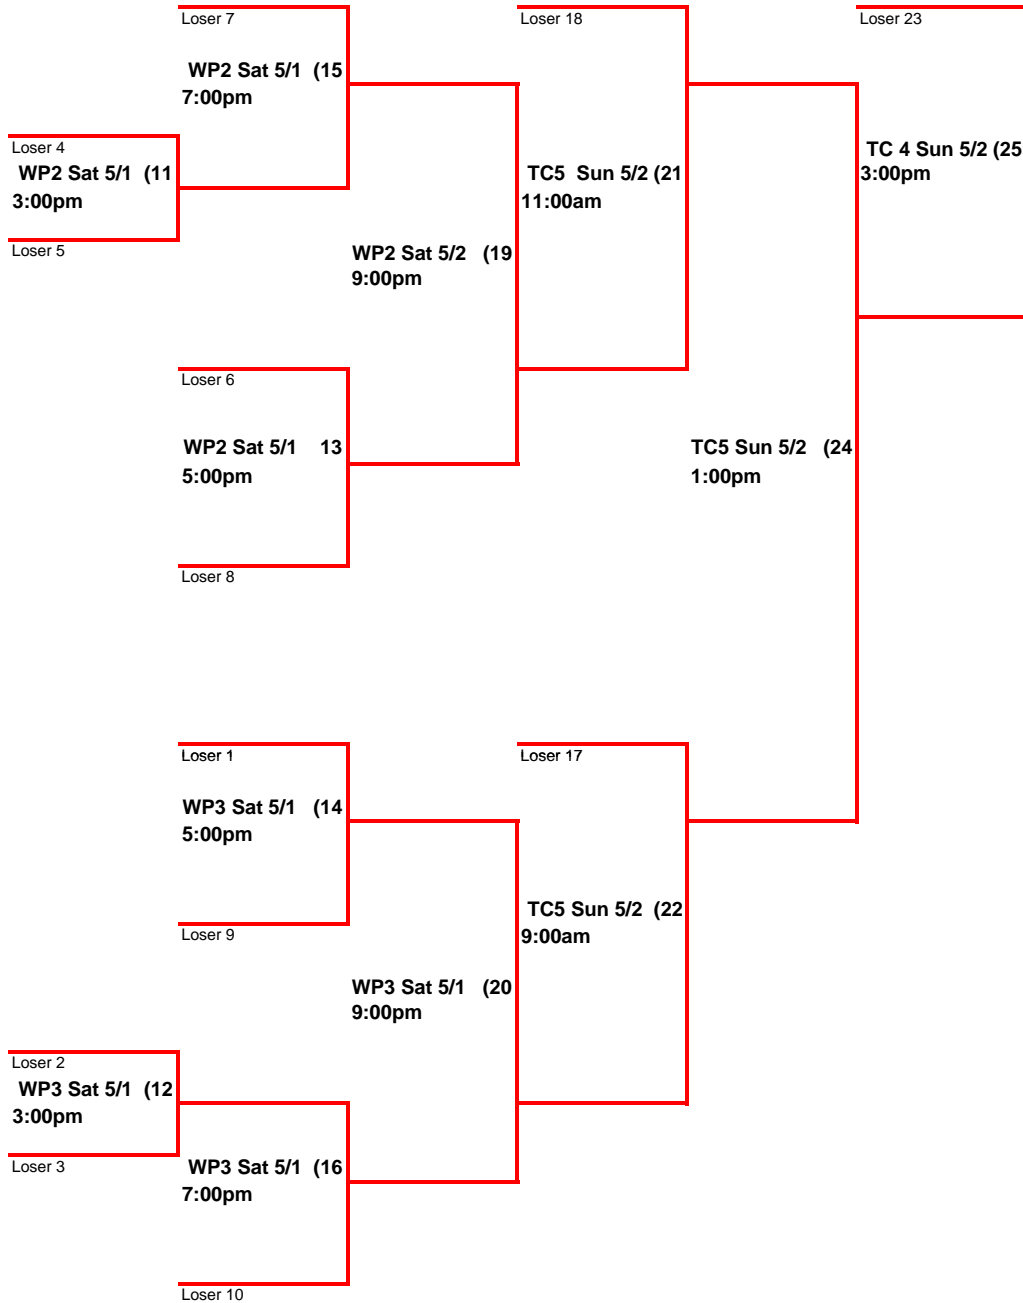

ASA DOUBLE PLAY CLASSIC APRIL 30-MAY 2, 2010

GA ASSOCIATION BERTH

10 & UNDER CLASS A

Loser's Bracket

TC- Twir
HP- Hobg
WP- Weatt