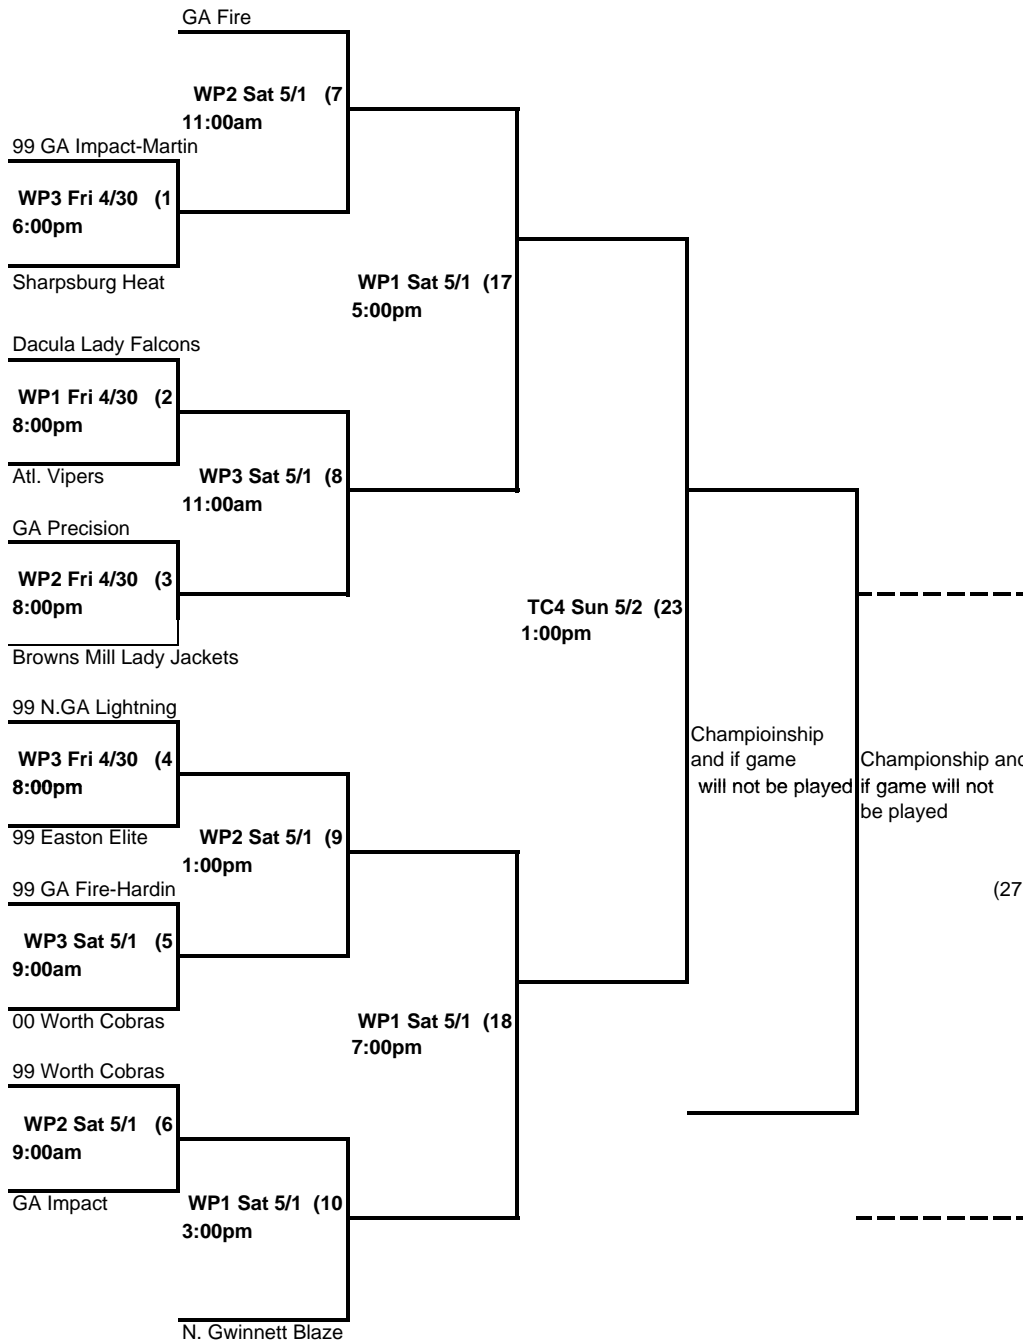

ASA DOUBLE PLAY CLASSIC APRIL 30-MAY 2, 2010

GA ASSOCIATION BERTH

10 & UNDER CLASS A

TC- Twir
HP- Hobg
WP- Weath