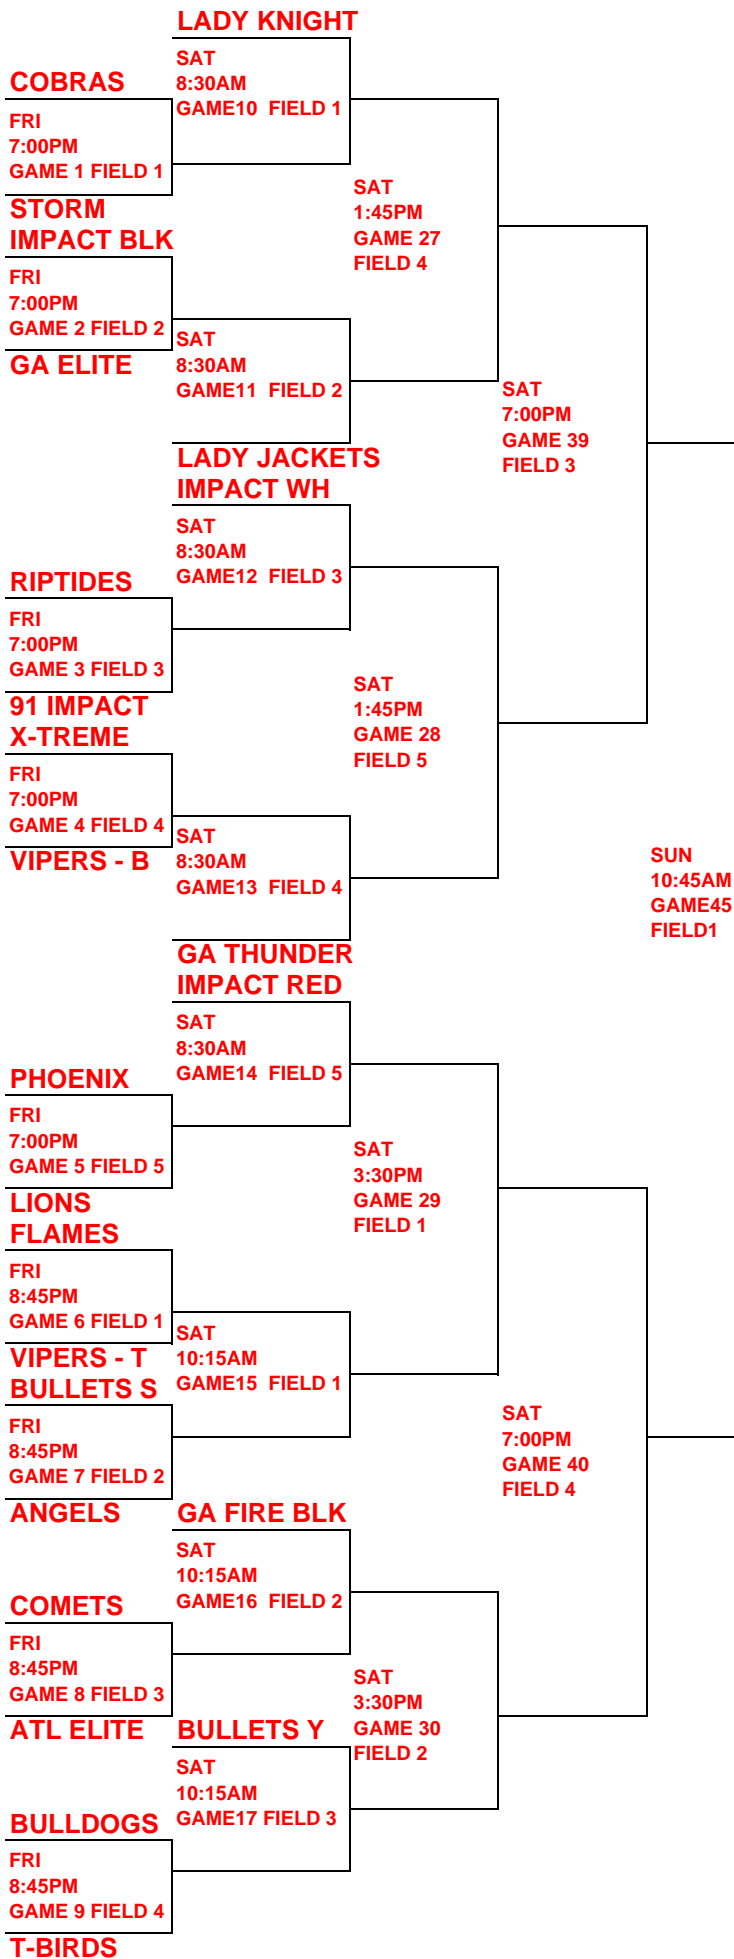

# ATLANTA CLASSIC 16 AND UNDER CLASS A GEORGIA ASSOCIATION BERTH AL BISHOP COMPLEX

25 Team  
Double Elimination  
Winner's Bracket

JUNE 13TH - 15TH, 2008

LOSER OF 48 IF FIRST LOSS

CHAMPION

25 Team  
Double Elimination  
Loser's Bracket