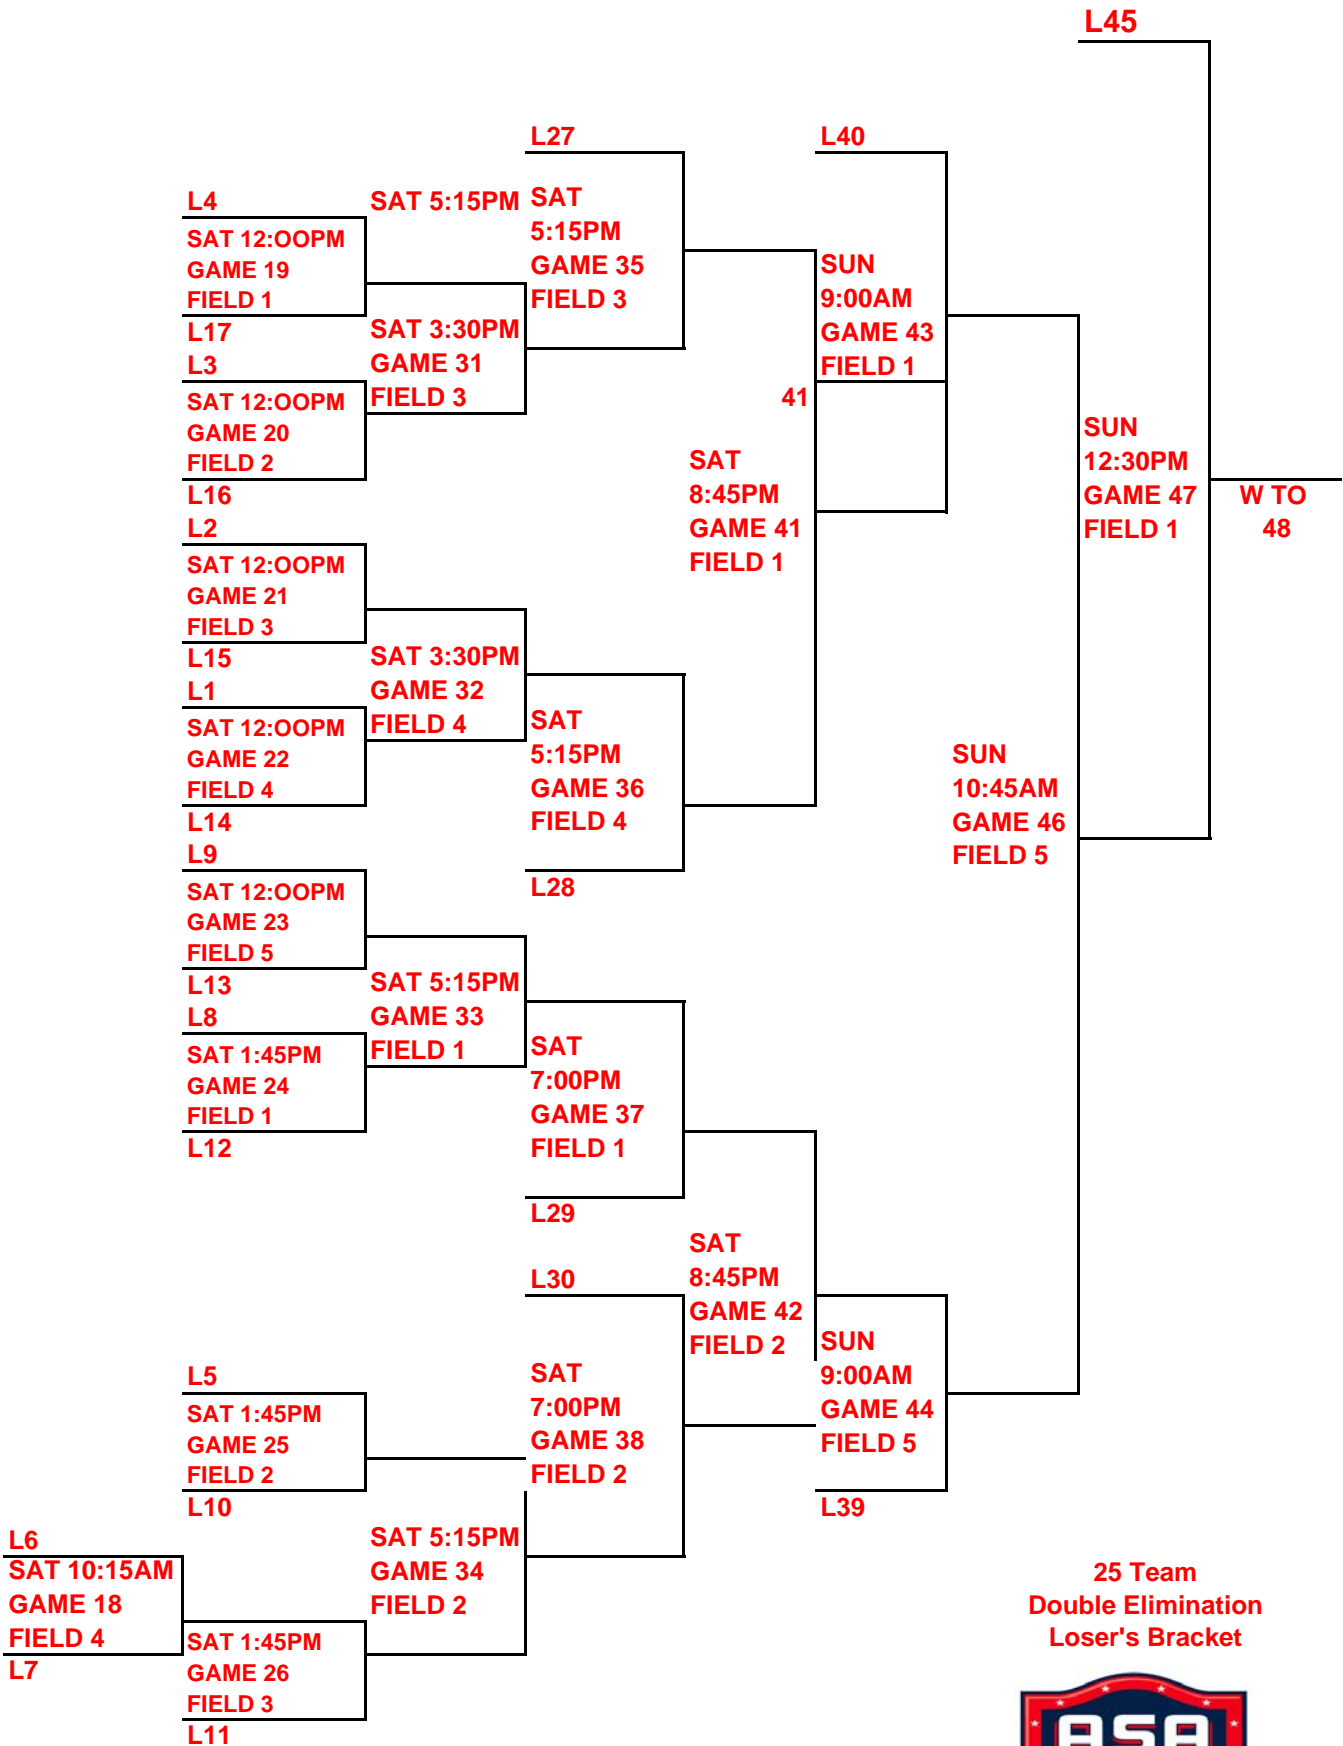

# ATLANTA CLASSIC 16 AND UNDER CLASS A GEORGIA ASSOCIATION BERTH AL BISHOP COMPLEX

25 Team  
Double Elimination  
Winner's Bracket

JUNE 13TH - 15TH, 2008

LOSER OF 48 IF FIRST LOSS

CHAMPION

25 Team  
Double Elimination  
Loser's Bracket